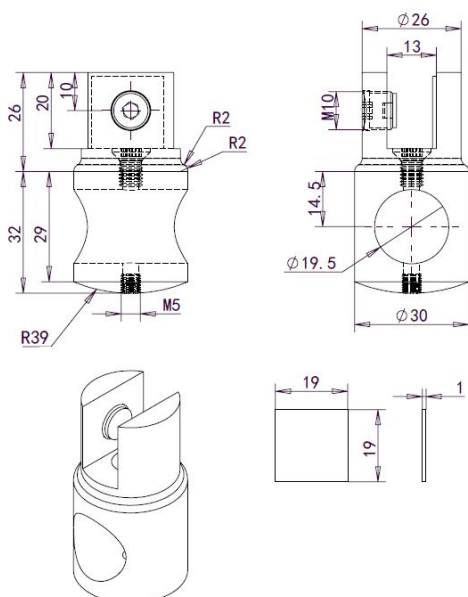

## Description:

Bar To Glass Bracket, F/ø19mm Tube, Chrome Pl, 8-10mm Glass W/Closed Bar Hole

## Item number:

15.26.102-0

Units	Box	Carton	HS Code	Barcode
Pcs.	1	50	8302419000	 5704866504232